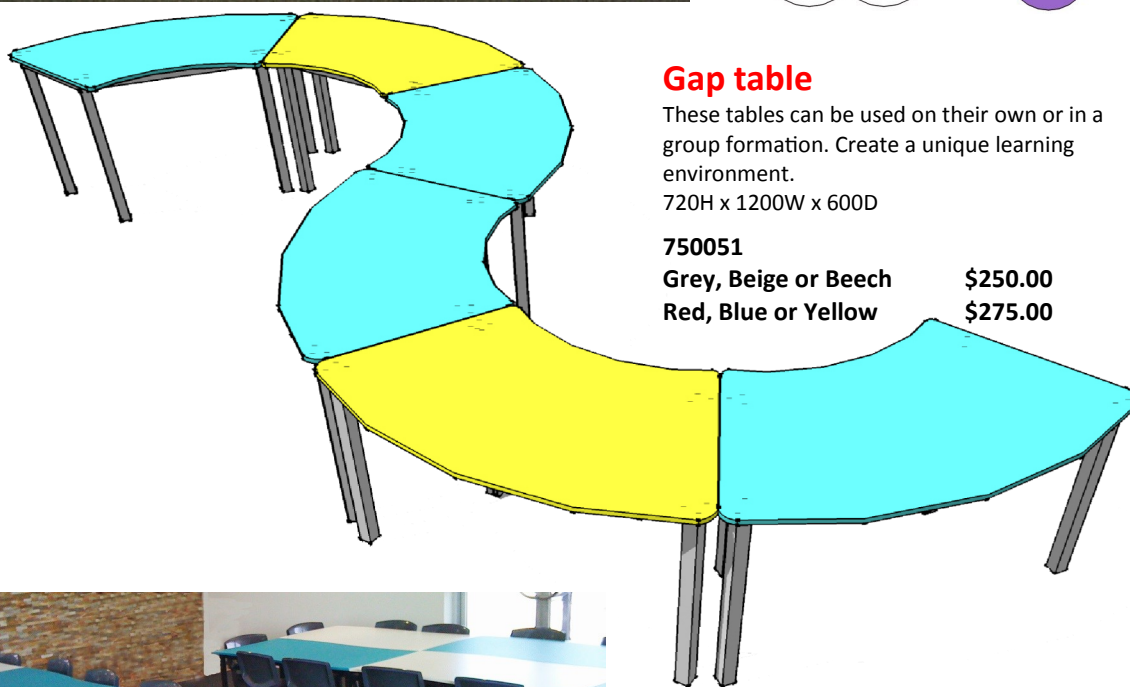

Gap table

These tables can be used on their own or in a group formation. Create a unique learning environment.
720H x 1200W x 600D

750051

Grey, Beige or Beech $250.00
Red, Blue or Yellow $275.00